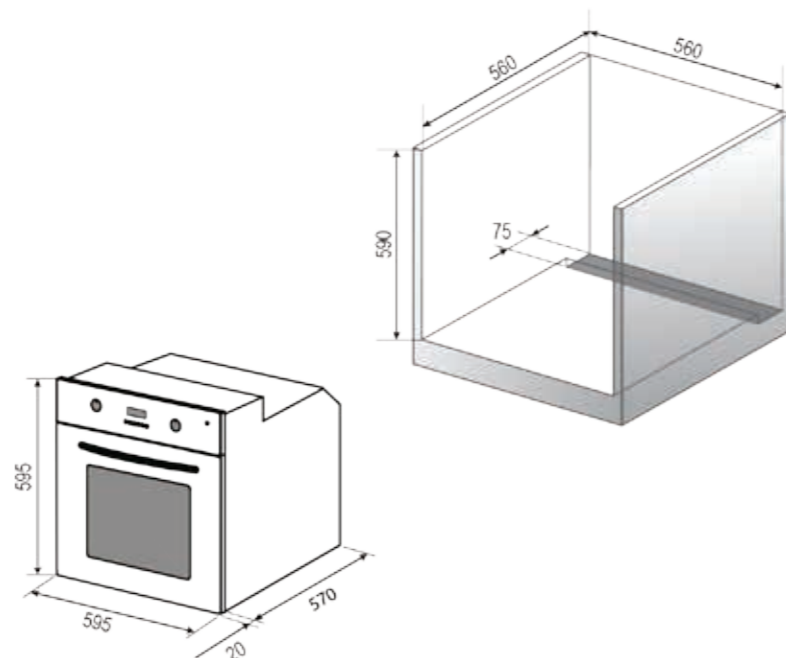

- Multifunction - 11 modes
- Informative LCD display
- Programming of cooking
- Automatic preheating of the oven
- Sensor control Touch Control
- Catalytic cleaning (back panel)
- Easy Clean enamel for easy cleaning
- 5 levels of chrome-plated shelves
- Telescopic shelves (1 level)
- Child Lock control lock
- Removable inner oven glass
- Tangential cooling system
- Oven volume 66 l.

Power connection: 3172 W.

Accessories included:

1. Deep tray
   - Standard tray
   - Grill rack
2. Dimensions of the oven cabinet (WxHxD), mm: 595x595x570

- Multifunction - 9 modes
- Programming of cooking
- Control - Navigator Control
- Meat thermometer - Termo Probe
- Catalytic cleaning (back panel)
- Easy Clean enamel for easy cleaning
- 5 levels of chrome-plated shelves
- Telescopic shelves (1 level)
- Child Lock control lock
- Removable inner oven glass
- Tangential cooling system
- Oven volume 66 l.

Power connection: 3172 W.

Accessories included:

1. Deep tray
   - Standard tray
   - Grill rack
2. Dimensions of the oven cabinet (WxHxD), mm: 595x595x570

Color solutions:

Installation scheme

Color solutions:

Installation scheme